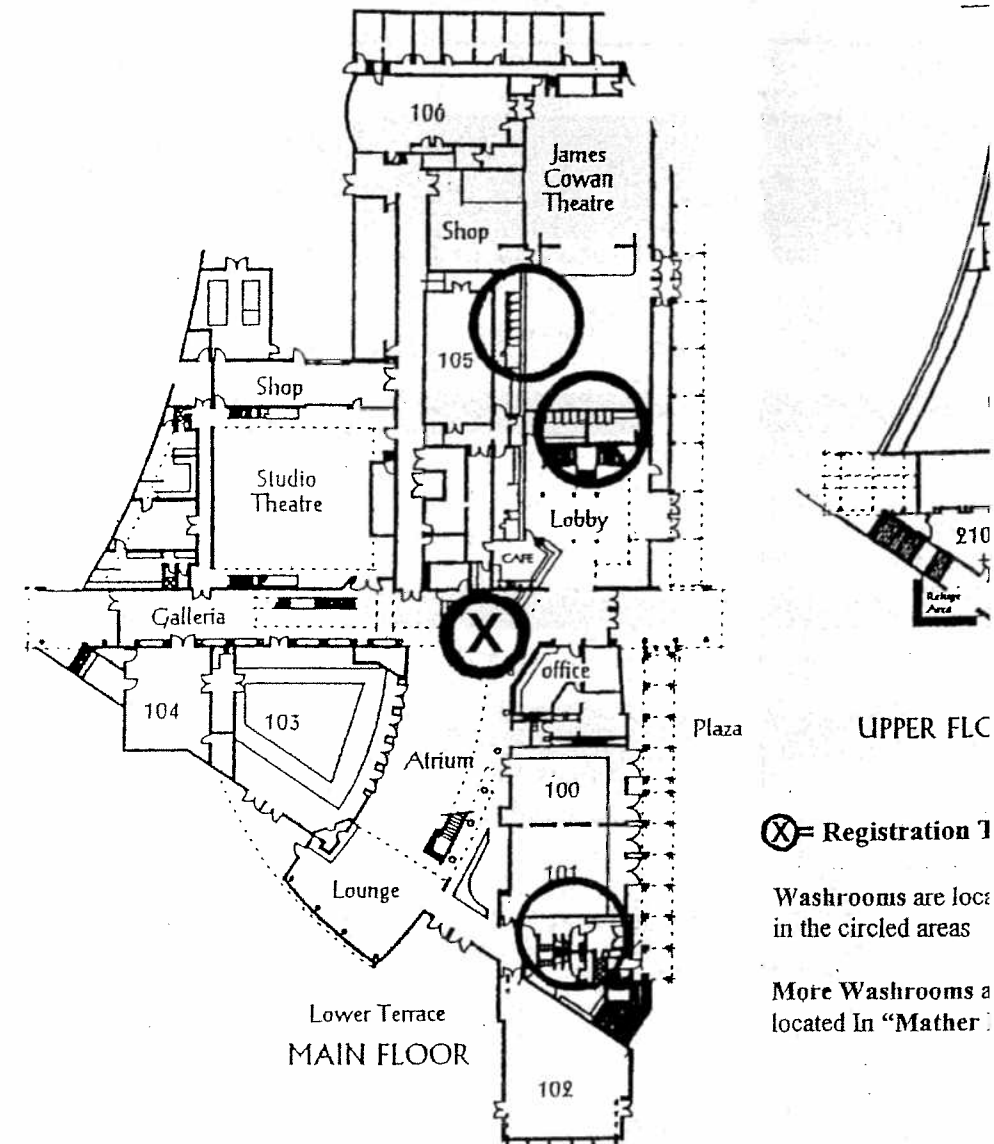

Revised Presenter Schedule

Start Time	Robert Barron	Joan Bruneau	Don Hutchinson	Les Manning	D'arcy Margesson	Gailan Ngan	Alwyn O'Brien	Peter Powning	Jack Troy	Kathy Venter
8:30am 9:15										
9:15 10:30	Room 100/101 Demo		Mathers House Demo		Room 201	Studio Theatre Powerpoint	Room 102 Demo			Foyer
10:45 12:00pm	James Cowan Theatre Panel	Room 201 Powerpoint		James Cowan Theatre Panel		Room 200 Demo	Studio Theatre Powerpoint	James Cowan Theatre Panel	James Cowan Theatre Panel	Foyer
12:00 1:00	<i>Lunch</i>									
1:00 2:15	Room 100/101 Demo	Room 201 Demo	Mathers House Demo	Room 103 Road Show Critique		Room 200 Demo		Studio Theatre Powerpoint	Room 100/101 Demo	
2:30 3:45	Room 100/101 Powerpoint	Room 201 Demo	Mathers House Demo	Room 200 Demo			Room 102 Demo	Studio Theatre Powerpoint		Foyer
4:00 5:00									James Cowan Theatre Keynote	

SHADBOLT CENTRE FOR THE MAIN BUILDING

⊗ = Registration Point
 Washrooms are located in the circled areas
 More Washrooms are located in "Mathers House"